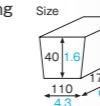

WH-520 Bamboo box Large

Material Coated cardboard/Resin coating
Function Light waterproof, Greaseproof
Capacity —
Weight 28.00g/0.99oz
Entries 500pcs (50pcs × 10)

① H-25 [3820008]
② H-30 [3820009]
③ H-40 [3820010]
Bamboo wrap string (bamboo)

H-25·30·40 Bamboo wrap string

Material Paper/Iron wire
Weight ① 0.49g/0.02oz
② 0.59g/0.02oz
③ 0.81g/0.03oz
Entries 500pcs (500pcs × 1)