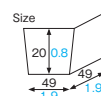

WT41-WT42
Small modern tray

Material Ivory paper/
Nonstick resin lamination
Function Greaseproof,
Heat resistance,
Nonstick
Capacity 55cc/1.9fl.oz
Weight 2.12g/0.08oz
Entries 3000pcs (50pcs×60)

WT51 [3804620]
Modern cube (wave)