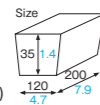

WH-150 Bamboo wrap

Material Coated cardboard/Resin coating
Function Light waterproof, Greaseproof
Capacity —
Weight 32.00g/1.13oz
Entries 500pcs (50pcs × 10)