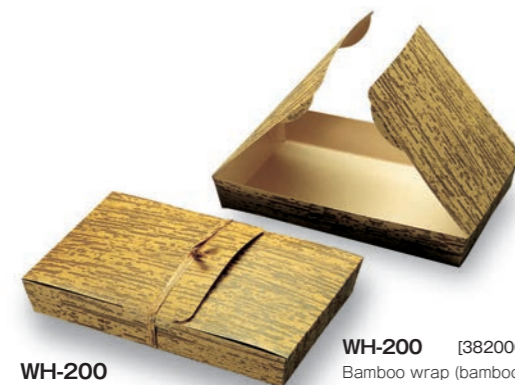

## Bamboo wrap

The "Chikuhou" boxes are based on an image of wrapping food up in a piece of bamboo skin. Printing and embossing techniques express the feeling of bamboo very realistically.

[ Main use Food & Snack case ]

### WH-100 Bamboo wrap

Material Coated cardboard/Resin coating  
Function Light waterproof, Greaseproof  
Capacity —  
Weight 27.30g/0.96oz  
Entries 500pcs (50pcs × 10)

※ applicable string H-40

**WH-150** [3820002]  
Bamboo wrap (bamboo)

### WH-150 Bamboo wrap

Material Coated cardboard/Resin coating  
Function Light waterproof, Greaseproof  
Capacity —  
Weight 32.00g/1.13oz  
Entries 500pcs (50pcs × 10)

※ applicable string H-40

**WH-200** [3820003]  
Bamboo wrap (bamboo)