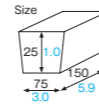

WS-310 [3820005]
Bamboo wrap (bamboo)

WS-310 Bamboo wrap

Material Coated cardboard/Resin coating
Function Light waterproof, Greaseproof
Capacity —
Weight 14.36g/0.51oz
Entries 1000pcs (50pcs × 20)