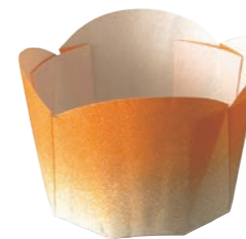

C903 [2630004]
Plain cup (gradation)