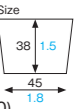

C901・C903・C905 Plain cup

Material Resin coating/
Bleached kraft
Function Heat resistance
Capacity 80cc/2.7fl.oz
Weight 0.82g/0.03oz
Entries 3000pcs (100pcs×30)

Individual Packet
FS6000
FS6100
FS6200

C920 [1500702]
Yellow cup (yellow)