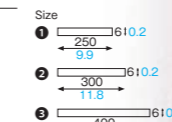

Bamboo wrap

The "Chikuhou" boxes are based on an image of wrapping food up in a piece of bamboo skin. Printing and embossing techniques express the feeling of bamboo very realistically.

[Main use Food & Snack case]

WH-100 Bamboo wrap

Material Coated cardboard/Resin coating
Function Light waterproof, Greaseproof
Capacity —
Weight 27.30g/0.96oz
Entries 500pcs (50pcs × 10)

※ applicable string H-40

WH-150 Bamboo wrap

Material Coated cardboard/Resin coating
Function Light waterproof, Greaseproof
Capacity —
Weight 32.00g/1.13oz
Entries 500pcs (50pcs × 10)

※ applicable string H-40

WH-200 Bamboo wrap

Material Coated cardboard/Resin coating
Function Light waterproof, Greaseproof
Capacity —
Weight 35.04g/1.24oz
Entries 500pcs (50pcs × 10)

※ applicable string H-40

WS-310 Bamboo wrap

Material Coated cardboard/Resin coating
Function Light waterproof, Greaseproof
Capacity —
Weight 14.36g/0.51oz
Entries 1000pcs (50pcs × 20)

※ applicable string H-30

WS-320 Bamboo wrap

Material Coated cardboard/Resin coating
Function Light waterproof, Greaseproof
Capacity —
Weight 20.72g/0.73oz
Entries 500pcs (50pcs × 10)

※ applicable string H-40

Bamboo box

Standard bamboo print single-hinge lid boxes. Great for Japanese sweets, souvenirs and other foods, these boxes lend any product a Japanese flair.

[Main use Food & Snack case]

WH-500 Bamboo box Small

Material Coated cardboard/Resin coating
Function Light waterproof, Greaseproof
Capacity —
Weight 17.50g/0.62oz
Entries 1000pcs (50pcs × 20)

WH-510 Bamboo box Middle

Material Coated cardboard/Resin coating
Function Light waterproof, Greaseproof
Capacity —
Weight 23.32g/0.82oz
Entries 500pcs (50pcs × 10)

WH-520 Bamboo box Large