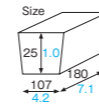

WS-320 [3820006]
Bamboo wrap (bamboo)

WS-320 Bamboo wrap

Material Coated cardboard/Resin coating
Function Light waterproof, Greaseproof
Capacity —
Weight 20.72g/0.73oz
Entries 500pcs (50pcs × 10)