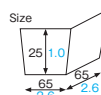

[ Main use Baking, Cake cup ]

**WT61~63**  
Modern cocotte

Material Card paper  
Function Heat resistance  
Capacity 125cc/4.2fl.oz  
Weight 4.00g/0.14oz  
Entries 1500pcs  
(50pcs×30)

※ non-greaseproof

**WT41** [3804601]  
Small modern tray (nouveau)