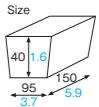

WH-510 Bamboo box Middle

Material Coated cardboard/Resin coating
Function Light waterproof, Greaseproof
Capacity —
Weight 23.32g/0.82oz
Entries 500pcs (50pcs × 10)

WH-520 [3820202]
Bamboo box Large (bamboo)