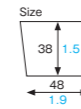

C920 Yellow cup

Material Glassine paper/
Silicone
Function Heat resistance
Capacity 100cc/3.4fl.oz
Weight 0.37g/0.01oz
Entries 30000pcs (1000pcs×30)

Individual Packet
FS6000
FS6100
FS6200