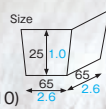

[ Main use Cake tray, Baking ] non-greaseproof

**Color cocotte (24 colors)**

Material	Card paper
Function	Heat resistance
Capacity	125cc/4.2fl.oz
Weight	4.00g/0.14oz
Entries	500pcs (50pcs x 10)