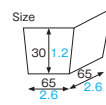

PC-300~302 Frosted cocotte

Material A-PET/Graffan paper
Function —
Capacity —
Weight 4.48g/0.16oz
Entries 1500pcs (50pcs x 30)