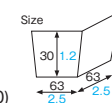

### TR9005 PP clear tray

Material PP  
Function —  
Capacity —  
Weight 4.56g/0.16oz  
Entries 1500pcs (50pcs x 30)

**TR9005** [8936057]  
PP clear tray (delicious sweets)