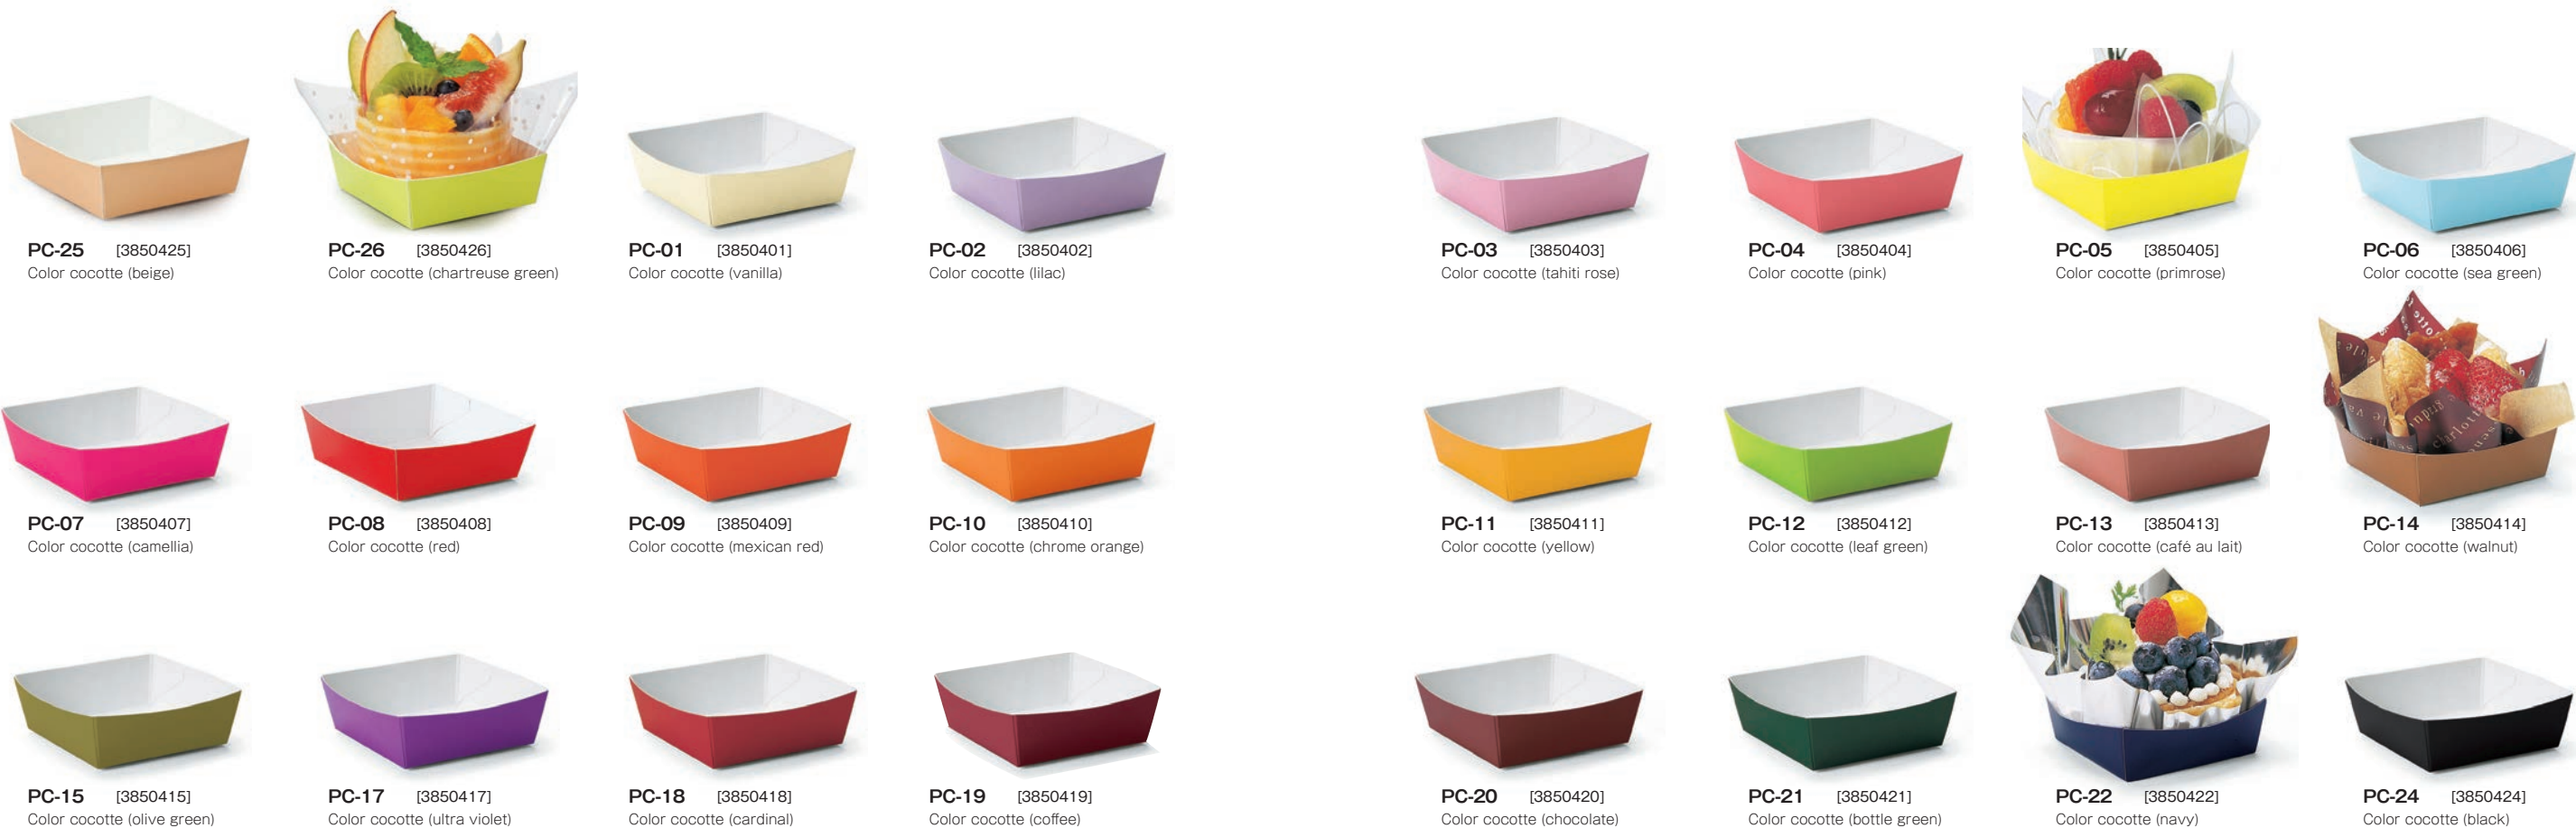

### Premium color cocotte

We selected our 5 best selling colors from our popular color cocotte series and added a premium type with the inside also printed. The inside of the tray is laminated with OPP so you can put your desserts directly on the tray. This premium cocotte will make your desserts even more exciting!

### PC101 ~ 105 Premium color cocotte

Material	Ivory paper/OPP	
Function	—	
Capacity	—	
Weight	4.40g/0.16oz	
Entries	500pcs (50pcs x 10)	

**Color cocotte**

These ever popular paper cocottes, available in 24 different colors, will not be found anywhere else. Their availability in a case of just 500pcs is another reason for their popularity. Use them to add extra color to your cakes or to brighten up an event!

[ Main use Cake tray, Baking ] non-greaseproof

**Color cocotte (24 colors)**

Material	Card paper
Function	Heat resistance
Capacity	125cc/4.2fl.oz
Weight	4.00g/0.14oz
Entries	500pcs (50pcs x 10)

## Modern cocotte

These beautiful designs are based on a fusion between the East and the West and serve to enhance the delicious flavor of your sweets.

[ Main use Cake tray, Baking ] **non-greaseproof**