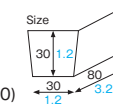

PC-231 · PC-232 Small frosted loaf tray

Material PET/Graffan paper
Function Heat resistance
Capacity 90cc/3.0fl.oz
Weight 3.36g/0.12oz
Entries 2000pcs (50pcs x 40)