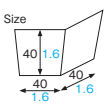

PC-250 · PC-251 Frosted cube

Material PET/Graffan paper
Function Heat resistance
Capacity 85cc/2.9fl.oz
Weight 3.52g/0.12oz
Entries 2000pcs (50pcs x 40)