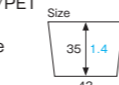

### RC-402 Rolled cup

Material Bleached kraft/PET  
Function Greaseproof,  
Heat resistance  
Capacity 62cc/2.1fl.oz  
Weight 1.16g/0.04oz  
Entries 2000pcs (100pcs x 20)

**RC-501** [2690711]  
Rolled cup (cube)