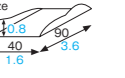

CP-131·CP-231·CP-232 Small rectangular cake plate

Material Ivory paper/Gold print/PET
Function Waterproof, Greaseproof
Capacity —
Weight 2.19g/0.08oz
Entries 2000pcs (100pcs×20)

CP-133 [2780513]
Big rectangular cake plate (gold)