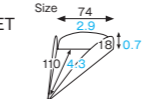

CP-151 Cake plate (torte · 10cuts)

Material Ivory paper/Gold print/PET
Function Waterproof, Greaseproof
Capacity —
Weight 3.20g/0.11oz
Entries 2000pcs (100pcs×20)

CP-153 [2780523]
Cake plate (torte · 8cuts) (gold)