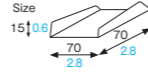

CP301~303 Square cake plate

Material Ivory paper/Brown print/PET
Function Waterproof, Greaseproof
Capacity —
Weight 2.21g/0.08oz
Entries 2000pcs (100pcs×20)

CP311 [2780611]
Small rectangular cake plate (cherry)