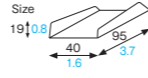

CP311~313 Small rectangular cake plate

Material Ivory paper/Brown print/PET
Function Waterproof, Greaseproof
Capacity —
Weight 2.11g/0.07oz
Entries 2000pcs (100pcs×20)

CP321 [2780621]
Big rectangular cake plate (cherry)