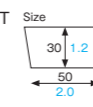

### CR-01 ~ 03 · CR8738 Curled cup

Material ① Bleached kraft/PET  
② Unbleached kraft/PET  
Function Waterproof, Greaseproof, Heat resistance  
Capacity 70cc/2.4fl.oz  
Weight ① 2.34g/0.08oz ② 2.45g/0.09oz  
Entries 2000pcs (100pcs×20)