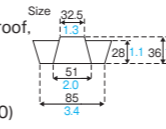

AR101 ~ 103 Angel cup

Material Bleached kraft/PET
Function Waterproof, Greaseproof,
Heat resistance
Capacity 150cc/5.1fl.oz
Weight 3.74g/0.13oz
Entries 1000pcs (100pcs x 10)

Individual Packet

XF7100

Suitable product CR201 ~ 204