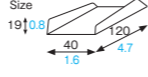

CP321~323 Big rectangular cake plate

Material Ivory paper/Brown print/PET
Function Waterproof, Greaseproof
Capacity —
Weight 2.71g/0.10oz
Entries 2000pcs (100pcs×20)

CP331 [2780631]
Cake plate (torte · 10cuts) (cherry)