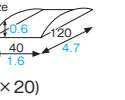

CP-134 Big rectangular cake plate

Material Ivory paper/Gold print/PET
Function Waterproof, Greaseproof
Capacity —
Weight 2.78g/0.10oz
Entries 2000pcs (100pcs×20)

CP-151 [2780521]
Cake plate (torte · 10cuts) (gold)