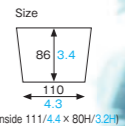

## RF620~624 Small rolled free cup

Material Ivory paper/PET  
Function Waterproof,  
Greaseproof,  
Heat resistance

Capacity 870cc/29.4fl.oz  
Weight 15.25g/0.54oz

Entries 600pcs (50pcs × 12)

**RF623** [3831123]  
Small rolled free cup (party)