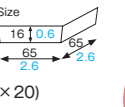

CP-101·CP-201·CP-202 Square cake plate

Material Ivory paper/Gold print/PET
Function Waterproof, Greaseproof
Capacity —
Weight 2.91g/0.10oz
Entries 2000pcs (100pcs×20)

CP-131 [2780511]
Small rectangular cake plate (gold)