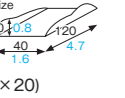

CP-133·CP-233·CP-234 Big rectangular cake plate

Material Ivory paper/Gold print/PET
Function Waterproof, Greaseproof
Capacity —
Weight 2.85g/0.10oz
Entries 2000pcs (100pcs×20)

CP-132 [2780512]
Small rectangular cake plate (stripe)