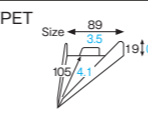

CP341~343 Cake plate (torte · 8cuts)

Material Ivory paper/Brown print/PET
Function Waterproof, Greaseproof
Capacity —
Weight 2.71g/0.10oz
Entries 2000pcs (100pcs×20)