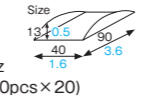

CP-132 Small rectangular cake plate

Material Ivory paper/Gold print/PET
Function Waterproof, Greaseproof
Capacity —
Weight 2.05g/0.07oz
Entries 2000pcs (100pcs×20)

CP-134 [2780514]
Big rectangular cake plate (stripe)