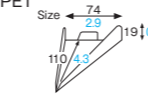

CP331~333 Cake plate (torte · 10cuts)

Material Ivory paper/Brown print/PET
Function Waterproof, Greaseproof
Capacity —
Weight 2.52g/0.09oz
Entries 2000pcs (100pcs×20)

CP341 [2780641]
Cake plate (torte · 8cuts) (cherry)