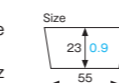

Material ① PET/Bleached kraft/PET
② PET/Unbleached kraft/PET
Function Greaseproof,
Heat resistance
Capacity 65cc/2.2fl.oz
Weight ① 1.14g/0.04oz
② 1.21g/0.04oz
Entries 2000pcs (100pcs x 20)