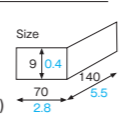

**AP-70-140K chocolate bar mould
PET chocolate bar mould**

Material A-PET
Function Waterproof
Greaseproof
Weight 3.50g/0.12oz
Entries 200pcs (100pcs×2)