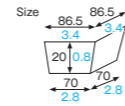

AP-86K PET tray 3colors

Material A-PET
Function Waterproof, Greaseproof
Weight 3.50g/0.12oz
Entries 500pcs (100pcs×5)