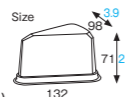

SV101 ~ 105 SV121 ~ 125 SV141 ~ 145 Cone sleeve

Material Greaseproof bleached kraft/PE
Function Greaseproof
Weight 0.64g/0.02oz
Entries 2000pcs (200pcs×10)