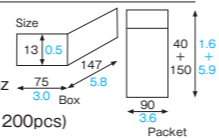

AP-70-140K's box & wrapping packet

Material Box : Paper
Packet : OPP
Weight Box : 7.40g/0.26oz
Packet : 0.10g/0.01oz
Entries 200pcs
(Box · Packet each 200pcs)