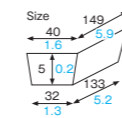

AP-32-133TK PET tray 3colors

Material A-PET
Function Waterproof, Greaseproof
Weight 3.00g/0.11oz
Entries 500pcs (100pcs×5)