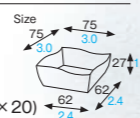

Material ①PS ②PP
Function Waterproof
Capacity 110cc/3.7fl.oz
Weight 12.10g/0.43oz
Entries 1000pcs (50pcs × 20)

※ MOQ 6 cases

Heart tray

These cute heart trays are a must for Valentine's Day. Great for chocolates and cakes!