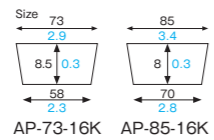

AP-73-16K·AP-85-16K PET tray 3colors

Material A-PET
Function Waterproof, Greaseproof
Weight AP-73-16K : 2.00g/0.07oz
AP-85-16K : 2.50g/0.09oz
Entries 500pcs (100pcs×5)

KK-90 [6093045]
PET tray (shell/gold)