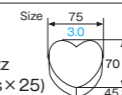

Bottomless heart cake ring

Material PS
Function Waterproof
Weight 12.50g/0.44oz
Entries 500pcs (20pcs × 25)