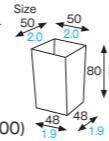

OZK026
Kakui cup

Material PS
Function Waterproof
Capacity 170cc/5.8fl.oz
Weight 19.80g/0.70oz
Entries 500pcs (5pcs × 100)

※ MOQ 4 cases