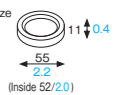

F-GA01 Milk bottle's PE lid

Material PE
Function Waterproof
Weight 4.40g/0.16oz
Entries 96pcs (96pcs × 1)