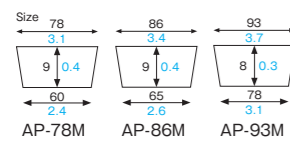

AP-78M·AP-86M·AP-93M PET tray 3colors

Material A-PET
Function Waterproof, Greaseproof
Weight AP-78M : 2.00g/0.07oz
AP-86M : 2.50g/0.09oz
AP-93M : 3.00g/0.11oz
Entries 500pcs (100pcs×5)

AP-73-16K [6090167]
AP-85-16K [6090179]
PET tray (round/gold)