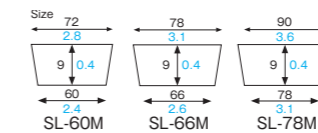

3-size × 13 colors

SL-60M·SL-66M·SL-78M
SL color (13 colors)

Material A-PET
Function Waterproof, Greaseproof
Weight SL-60M : 2.00g/0.07oz
SL-66M : 2.50g/0.09oz
SL-78M : 3.00g/0.11oz
Entries 500pcs (100pcs×5)

aqua blue

SL-60M [6093004]