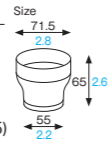

OZK024
Naive cup (L)

Material PS
Function Waterproof
Capacity 180cc/6.1fl.oz
Weight 23.50g/0.83oz
Entries 500pcs (20pcs × 25)

※ MOQ 4 cases