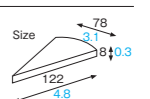

**PET tray
PET chocolate bar mould**

Chocolate bars made in this PET tray are perfect as a small gift for Valentine's day and Christmas. This mould will make your chocolate bar even cuter!

[Main use Chocolate & Cake tray]

Pour the melted chocolate into the PET mold. When it is cooled down, put the mould on the PET tray and you're done!

chocolate
about
**70g/
2.47oz**

chocolate
about
**50g/
1.77oz**

**AP-70-140K
PET tray**

Material A-PET
Function Waterproof
Greaseproof
Weight 4.00g/0.14oz
Entries 200pcs (100pcs×2)

**AP-70-140K chocolate bar mould
PET chocolate bar mould**

Material A-PET
Function Waterproof
Greaseproof
Weight 3.50g/0.12oz
Entries 200pcs (100pcs×2)

AP-70-140K's box & wrapping packet

Material Box : Paper
Packet : OPP
Weight Box : 7.40g/0.26oz
Packet : 0.10g/0.01oz
Entries 200pcs
(Box · Packet each 200pcs)

SL color

Choose whichever color you like from this great range of 13 beautiful colors. They are sure to bring some sparkle to your showcase.

[Main use Chocolate & Cake tray]

3-size × 13 colors

SL-60M·SL-66M·SL-78M
SL color (13 colors)

Material A-PET
Function Waterproof, Greaseproof
Weight SL-60M : 2.00g/0.07oz
SL-66M : 2.50g/0.09oz
SL-78M : 3.00g/0.11oz
Entries 500pcs (100pcs×5)

SL-60M [6093004]

SL-60M [6093005]

SL-66M [6093017]

SL-66M [6093018]

SL-78M [6093030]

SL-78M [6093031]

SL-60M [6093006]

SL-60M [6093007]

SL-66M [6093019]

SL-66M [6093020]

SL-78M [6093032]

SL-78M [6093033]

SL-60M [6093008]

SL-60M [6093009]

SL-66M [6093021]

SL-66M [6093022]

SL-78M [6093034]

SL-78M [6093035]

SL-60M [6093010]

SL-60M [6093011]

SL-66M [6093023]

SL-66M [6093024]

SL-78M [6093036]

SL-78M [6093037]

SL-60M [6093012]

SL-60M [6093013]

SL-66M [6093025]

SL-66M [6093026]

SL-78M [6093038]

SL-78M [6093039]

SL-60M [6093014]

SL-60M [6093015]