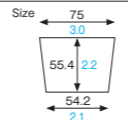

PS150 Chilled dessert cup

Material PS
Function Waterproof
Capacity 150cc/5.1fl.oz
Weight 13.00g/0.46oz
Entries 500pcs (25pcs × 20)

PS180 Chilled dessert cup

Material PS
Function Waterproof
Capacity 180cc/6.1fl.oz
Weight 14.70g/0.52oz
Entries 500pcs (25pcs × 20)