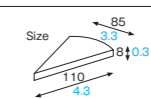

**PET tray
PET chocolate bar mould**

Chocolate bars made in this PET tray are perfect as a small gift for Valentine's day and Christmas. This mould will make your chocolate bar even cuter!

[Main use Chocolate & Cake tray]

Pour the melted chocolate into the PET mold. When it is cooled down, put the mould on the PET tray and you're done!

chocolate
about
**70g/
2.47oz**

chocolate
about
**50g/
1.77oz**

**AP-70-140K
PET tray**

Material A-PET
Function Waterproof
Greaseproof
Weight 4.00g/0.14oz
Entries 200pcs (100pcs×2)

**AP-70-140K chocolate bar mould
PET chocolate bar mould**

Material A-PET
Function Waterproof
Greaseproof
Weight 3.50g/0.12oz
Entries 200pcs (100pcs×2)

AP-70-140K's box & wrapping packet

Material Box : Paper
Packet : OPP
Weight Box : 7.40g/0.26oz
Packet : 0.10g/0.01oz
Entries 200pcs
(Box · Packet each 200pcs)

SL color

Choose whichever color you like from this great range of 13 beautiful colors. They are sure to bring some sparkle to your showcase.

[Main use Chocolate & Cake tray]

3-size × 13 colors

SL-60M·SL-66M·SL-78M
SL color (13 colors)

Material A-PET
Function Waterproof, Greaseproof
Weight SL-60M : 2.00g/0.07oz
SL-66M : 2.50g/0.09oz
SL-78M : 3.00g/0.11oz
Entries 500pcs (100pcs×5)

SL-60M [6093004]

SL-60M [6093005]

SL-66M [6093017]

SL-66M [6093018]

SL-78M [6093030]

SL-78M [6093031]

SL-60M [6093006]

SL-60M [6093007]

SL-66M [6093019]

SL-66M [6093020]

SL-78M [6093032]

SL-78M [6093033]

SL-60M [6093008]

SL-60M [6093009]

SL-66M [6093021]

SL-66M [6093022]

SL-78M [6093034]

SL-78M [6093035]

SL-60M [6093010]

SL-60M [6093011]

SL-66M [6093023]

SL-66M [6093024]

SL-78M [6093036]

SL-78M [6093037]

SL-60M [6093012]

SL-60M [6093013]

SL-66M [6093025]

SL-66M [6093026]

SL-78M [6093038]

SL-78M [6093039]

SL-60M [6093014]

SL-60M [6093015]