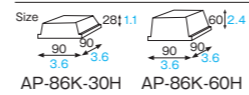

PET tray

We offer lids with two different heights for these cake trays. Perfect for take away desserts.

[Main use Cake tray]

AP-86K PET tray 3colors

Material A-PET
Function Waterproof, Greaseproof
Weight 3.50g/0.12oz
Entries 500pcs (100pcs×5)

AP-86K-30H AP-86K-60H AP-86K's PET lid

Material A-PET
Function Waterproof, Greaseproof
Weight 1 3.50g/0.12oz
2 8.00g/0.28oz
Entries 500pcs (100pcs×5)

Cone sleeve

These beautiful colors are amazingly cute! TEMMA's new line of cone sleeves. This colorful design accents the flavor and depth of your product making it a must buy!

[Main use: Ice cream cone sleeve]

Cake tray

These cake trays with lids are perfect for takeaway needs. Choose a perfect cake tray from different colors, sizes, and shapes.

[Main use Cake tray]

ITK001 · ITK002 · ITK003 IK92-SL

Material PS
Function Waterproof
Weight 1 4.10g/0.15oz
2 3.90g/0.14oz
3 4.20g/0.15oz
Entries 1500pcs (50pcs×30)

※ MOQ 6cases

ITK004 · ITK005 · ITK006 IK92-SL's lid

Material A-PET
Function Waterproof
Weight 1 2 6.90g/0.24oz
3 8.10g/0.29oz
Entries 1500pcs (50pcs×30)

※ MOQ 6cases

ITK007 IK torte7-12

Material PS
Function Waterproof
Weight 4.60g/0.16oz
Entries 1200pcs (50pcs×24)

※ MOQ 6cases

ITK008 IK torte7-12's lid

Material A-PET
Function Waterproof
Weight 10.60g/0.37oz
Entries 1200pcs (50pcs×24)

※ MOQ 6cases

SV101 ~ 105 SV121 ~ 125 SV141 ~ 145 Cone sleeve

Material Greaseproof bleached kraft/PE
Function Greaseproof
Weight 0.64g/0.02oz
Entries 2000pcs (200pcs×10)