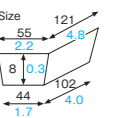

AP-44-102TK [6093079]
PET tray (polygon/gold)

AP-44-102TK [6093080]
PET tray (polygon/silver)

AP-44-102TK [6093081]
PET tray (polygon/black)

AP-44-102TK PET tray 3colors

Material A-PET
Function Waterproof, Greaseproof
Weight 3.00g/0.11oz
Entries 500pcs (100pcs×5)