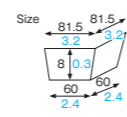

EG-82K PET tray 3colors

Material A-PET
Function Waterproof, Greaseproof
Weight 3.00g/0.11oz
Entries 500pcs (100pcs×5)

PG65C [2783002]
PET gold tray (round/gold)