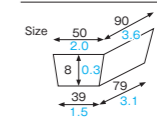

AP-39-79K PET tray 3colors

Material A-PET
Function Waterproof, Greaseproof
Weight 2.00g/0.07oz
Entries 500pcs (100pcs×5)