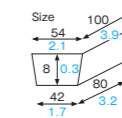

AP-54-100TK [6093076]
PET tray (polygon/gold)

AP-54-100TK [6093077]
PET tray (polygon/silver)

AP-54-100TK [6093078]
PET tray (polygon/black)

AP-54-100TK PET tray 3colors

Material A-PET
Function Waterproof, Greaseproof
Weight 2.50g/0.09oz
Entries 500pcs (100pcs×5)