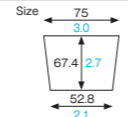

PS150 Chilled dessert cup

Material PS
Function Waterproof
Capacity 150cc/5.1fl.oz
Weight 13.00g/0.46oz
Entries 500pcs (25pcs × 20)

PS180 Chilled dessert cup

Material PS
Function Waterproof
Capacity 180cc/6.1fl.oz
Weight 14.70g/0.52oz
Entries 500pcs (25pcs × 20)