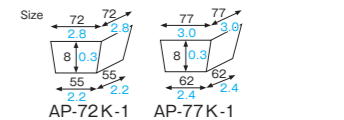

Material A-PET
Function Waterproof, Greaseproof
Weight AP-72K-1 : 2.20g/0.08oz
AP-77K-1 : 2.50g/0.09oz
Entries 500pcs (100pcs×5)

AP-87-116K [6090170]
PET tray (polygon/gold)

AP-87-116K [6093064]
PET tray (polygon/silver)