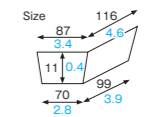

AP-87-116K PET tray 3colors

Material A-PET
Function Waterproof, Greaseproof
Weight 4.50g/0.16oz
Entries 500pcs (100pcs×5)

AP-39-79K [6093002]
PET tray (polygon/gold)