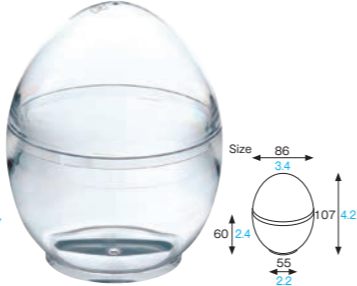

1 OZK010 [4798510] Egg cup (S)

2 OZK012 [4798512] Egg cup (M)

3 OZK014 [4798514] Egg cup (L)

4 OZK016 [4798516] Egg cup (LL)

OZK010 · OZK012 · OZK014 · OZK016
 Egg cup (S) · (M) · (L) · (LL)

Material	PS
Function	Waterproof
Capacity	195cc/3.2fl.oz
Weight	13.20g/0.47oz
Entries	1000pcs (25pcs × 40)