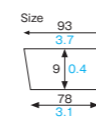

PG78C PET gold tray

Material A-PET
Function Waterproof, Greaseproof
Weight 2.40g/0.09oz
Entries 500pcs (100pcs×5)