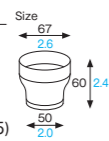

OZK022
Naive cup (S)

Material PS
Function Waterproof
Capacity 150cc/5.1fl.oz
Weight 18.00g/0.64oz
Entries 500pcs (20pcs × 25)

※ MOQ 4 cases