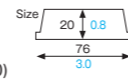

PS76 φFC-D-20H-2 Chilled dessert cup's PS lid

Material PS
Function Waterproof
Weight 2.10g/0.1oz
Entries 2000pcs (100pcs × 20)

KS5100 [3870111]
Kraft gift box for 3 pieces
See page 136