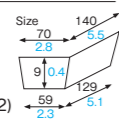

**AP-70-140K
PET tray**

Material A-PET
Function Waterproof
Greaseproof
Weight 4.00g/0.14oz
Entries 200pcs (100pcs×2)