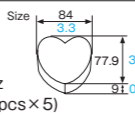

[Main use Chocolate & Cake tray]

gold
HT-78.84
[6093046]

rose red
HT-78.84
[6093047]

rose pink
HT-78.84
[6093048]

amethyst
HT-78.84
[6093049]

chocolate
about
30g/
1.06oz

HT-78.84
Heart tray

Material A-PET
Function Waterproof, Greaseproof
Weight 2.00g/0.07oz
Entries 500pcs (100pcs × 5)