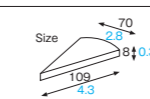

**PET tray
PET chocolate bar mould**

Chocolate bars made in this PET tray are perfect as a small gift for Valentine's day and Christmas. This mould will make your chocolate bar even cuter!

[Main use Chocolate & Cake tray]

Pour the melted chocolate into the PET mold. When it is cooled down, put the mould on the PET tray and you're done!

chocolate
about
**70g/
2.47oz**

chocolate
about
**50g/
1.77oz**

**AP-70-140K
PET tray**

Material A-PET
Function Waterproof
Greaseproof
Weight 4.00g/0.14oz
Entries 200pcs (100pcs×2)

**AP-70-140K chocolate bar mould
PET chocolate bar mould**

Material A-PET
Function Waterproof
Greaseproof
Weight 3.50g/0.12oz
Entries 200pcs (100pcs×2)

AP-70-140K's box & wrapping packet

Material Box : Paper
Packet : OPP
Weight Box : 7.40g/0.26oz
Packet : 0.10g/0.01oz
Entries 200pcs
(Box · Packet each 200pcs)

SL color

Choose whichever color you like from this great range of 13 beautiful colors. They are sure to bring some sparkle to your showcase.

[Main use Chocolate & Cake tray]

3-size × 13 colors

SL-60M·SL-66M·SL-78M
SL color (13 colors)

Material A-PET
Function Waterproof, Greaseproof
Weight SL-60M : 2.00g/0.07oz
SL-66M : 2.50g/0.09oz
SL-78M : 3.00g/0.11oz
Entries 500pcs (100pcs×5)

SL-60M [6093004]

SL-60M [6093005]

SL-66M [6093017]

SL-66M [6093018]

SL-78M [6093030]

SL-78M [6093031]

SL-60M [6093006]

SL-60M [6093007]

SL-66M [6093019]

SL-66M [6093020]

SL-78M [6093032]

SL-78M [6093033]

SL-60M [6093008]

SL-60M [6093009]

SL-66M [6093021]

SL-66M [6093022]

SL-78M [6093034]

SL-78M [6093035]

SL-60M [6093010]

SL-60M [6093011]

SL-66M [6093023]

SL-66M [6093024]

SL-78M [6093036]

SL-78M [6093037]

SL-60M [6093012]

SL-60M [6093013]

SL-66M [6093025]

SL-66M [6093026]

SL-78M [6093038]

SL-78M [6093039]

SL-60M [6093014]

SL-60M [6093015]