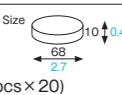

Material PS
Function Waterproof
Capacity 170cc/5.8fl.oz
Weight 19.80g/0.70oz
Entries 500pcs (5pcs × 100)

※ MOQ 4 cases

OZK023 [4798523]
Naive cup's lid (S) 67 φFC

OZK023
Naive cup's lid (S) 67 φFC

Material A-PET
Function Waterproof
Weight 1.10g/0.04oz
Entries 2000pcs (100pcs × 20)