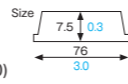

PS76 φFC Chilled dessert cup's PS lid

Material PS
Function Waterproof
Weight 1.60g/0.1oz
Entries 2000pcs (100pcs × 20)