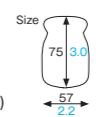

GA001~004 Milk bottle

Material Glass
Function Waterproof
Capacity 90cc/3.0fl.oz
Weight 150.00g/5.30oz
Entries 96pcs (96pcs × 1)

Suitable box : KS5200

F-GA01 [6093805]
Milk bottle's PE lid (translucent)

F-GA01 Milk bottle's PE lid