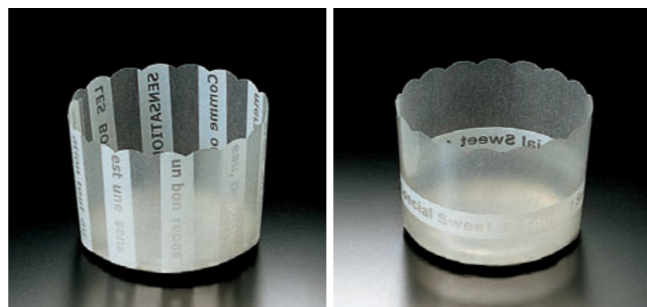

Frosted cup

The Frosted cup series is popular for its translucent look and simple designs. Colorful designs are popular overseas.

[Main use Baking, Cake cup]

1 CK30 [2644000]
Frosted cup (whity logo)

2 CK31 [2644001]
Frosted cup (circular)