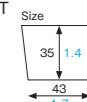

MS701~703 Mini PET muffin cup

Material Bleached kraft/PET
Function Greaseproof, Heat resistance
Capacity 70cc/2.4fl.oz
Weight 1.00g/0.04oz
Entries 1500pcs (100pcs×15)

MS701 [2645531]
Mini PET muffin cup (logo)