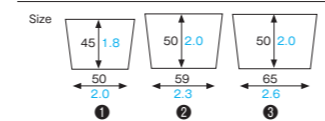

M121~123 M131~133 Pleated IT cup PET

Material Unbleached kraft/HS-PET
Function Heat resistance
Capacity ① 110cc/3.7fl.oz
② 150cc/5.1fl.oz
③ 200cc/6.8fl.oz
Weight ① 1.40g/0.05oz
② 1.50g/0.05oz
③ 2.00g/0.07oz
Entries 2000pcs (80pcs x 25)