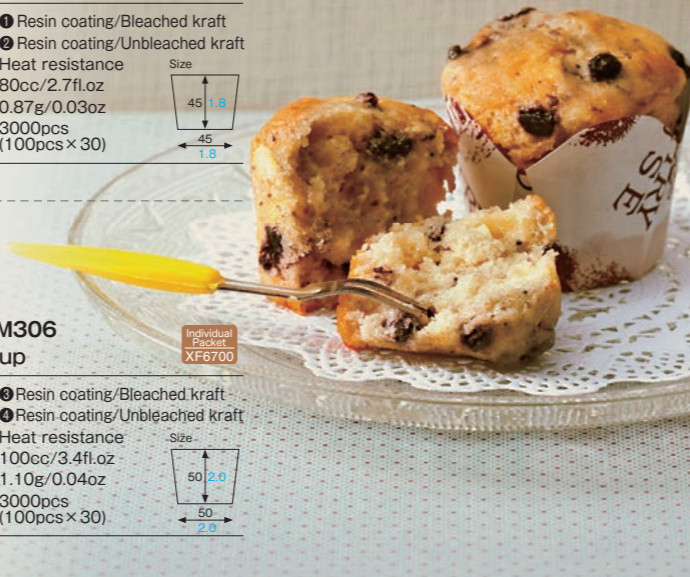

Tulip cup

The tulip shape creates the perfect silhouette for muffins and other cakes.

[Main use Baking]

Individual Packet
XF7000

Suitable product M303·305

XF6700

Suitable product M304·306

See page 142

M303·M305 Tulip cup

Material **1** Resin coating/Bleached kraft
2 Resin coating/Unbleached kraft
Function Heat resistance
Capacity 80cc/2.7fl.oz
Weight 0.87g/0.03oz
Entries 3000pcs (100pcs×30)

Individual Packet
XF7000

M304·M306 Tulip cup

Material **1** Resin coating/Bleached kraft
2 Resin coating/Unbleached kraft
Function Heat resistance
Capacity 100cc/3.4fl.oz
Weight 1.10g/0.04oz
Entries 3000pcs (100pcs×30)

Individual Packet
XF6700

Plain cup

The simple designs suit well with a wide variety of desserts. The individual packages are a must-have too.

[Main use Baking]

Individual Packet
FS6000

Suitable product C900~905

See page 143

C900·C902·C904 Plain cup

Material Resin coating/
Bleached kraft
Function Heat resistance
Capacity 50cc/1.7fl.oz
Weight 0.70g/0.03oz
Entries 3000pcs (100pcs×30)

Individual Packet
FS6000
FS6100
FS6200

C901·C903·C905 Plain cup

Material Resin coating/
Bleached kraft
Function Heat resistance
Capacity 80cc/2.7fl.oz
Weight 0.82g/0.03oz
Entries 3000pcs (100pcs×30)

Individual Packet
FS6000
FS6100
FS6200

PET tulip

This PET tulip cup is excellent for non-baked sweets like jelly, mousse or Mont Blanc as well as using for baking.

[Main use Baking, Dessert cup]

Individual Packet
XF7400

Suitable product MB-30·31·40

XF7100

Suitable product MB-52~54

See page 142

MB-30·MB-31·MB-40 PET tulip

Material **1** HS-PET/Bleached kraft/
Evaporated PET
2 PP/Paper/PET
Function Waterproof,
Greaseproof,
Heat resistance
Capacity 50cc/1.7fl.oz
Weight **1** 1.25g/0.04oz
2 0.93g/0.03oz
Entries 3000pcs (100pcs×30)

Individual Packet
XF7400

MB-52·MB-53·MB-54 PET tulip

Material **1** PP/Bleached kraft/PET
2 PP/Paper/PET
Function Waterproof,
Greaseproof,
Heat resistance
Capacity 130cc/4.4fl.oz
Weight 2.00g/0.07oz
Entries 2000pcs (100pcs×20)

Individual Packet
XF7100

Small color tulip

Made from PET material and available in nine different colors. Great for cupcakes and other baked treats, as well as non-baked sweets.

[Main use Baking, Dessert cup]

Individual Packet
XF7400

Suitable product MB71~79

See page 142

Sold out

Sold out

MB71~79 Small color tulip

Material HS-PET/Bleached kraft/PET
Function Waterproof,
Greaseproof,
Heat resistance
Capacity 70cc/2.4fl.oz
Weight 1.39g/0.05oz
Entries 2400pcs (100pcs×24)

Individual Packet
XF7400