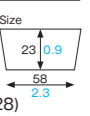

Material Bleached kraft
Function Heat resistance
Capacity 70cc/2.4fl.oz
Weight 1.02g/0.04oz
Entries 2800pcs (100pcs × 28)

Potato cup & Mini baking cup Pergamin cup

Perfect for everyone's favorite bite sized treats, like sweet potato desserts, muffins and cup sized cream puffs.