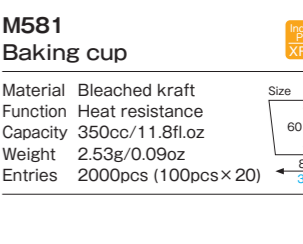

M566 [2640653]
Baking cup (brown block)

M581
Baking cup

Material Bleached kraft
Function Heat resistance
Capacity 350cc/11.8fl.oz
Weight 2.53g/0.09oz
Entries 2000pcs (100pcs × 20)

M406 [2640050]
Muffin cup (heart check)