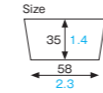

CR-31~33 Curled cup

Material Bleached kraft/PET
Function Waterproof,
Greaseproof,
Heat resistance
Capacity 110cc/3.7fl.oz
Weight 2.90g/0.10oz
Entries 2000pcs (100pcs×20)

F-CR03 [2690903]
Curled cup's PET lid (transparent)