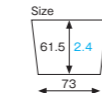

VT701·VT704·VT705 Food cup

Material Bleached kraft/PET
Function Waterproof,
Greaseproof,
Heat resistance
Capacity 300cc/10.1fl.oz
Weight 7.00g/0.25oz
Entries 2000pcs (50pcs×40)

[3830056]
Mini foam cake cup's PET lid (transparent)
(for food cup as well)