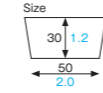

### CR-01~03 Curled cup

Material Bleached kraft/PET  
Function Waterproof,  
Greaseproof,  
Heat resistance  
Capacity 70cc/2.4fl.oz  
Weight 2.34g/0.08oz  
Entries 2000pcs (100pcs×20)

**F-CR00** [2690900]  
Curled cup's PET lid (transparent)