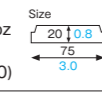

F-CR03 Curled cup's PET lid

Material A-PET
Weight 2.59g/0.09oz
Entries 2000pcs
(100pcs×20)

CR-41 [2690060]
Curled cup (white)