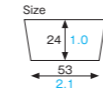

CR-11~13 Curled cup

Material Bleached kraft/PET
Function Waterproof,
Greaseproof,
Heat resistance
Capacity 65cc/2.2fl.oz
Weight 1.96g/0.07oz
Entries 2000pcs (100pcs×20)

F-CR01 [2690901]
Curled cup's PET lid (transparent)