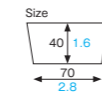

CR-41~45 Curled cup

Material Bleached kraft/PET
Function Waterproof,
Greaseproof,
Heat resistance
Capacity 180cc/6.1fl.oz
Weight 3.95g/0.14oz
Entries 2000pcs (100pcs×20)

F-CR04 [2690904]
Curled cup's PET lid (transparent)