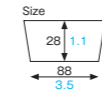

CR-51~55 Curled cup

Material Bleached kraft/PET
Function Waterproof,
Greaseproof,
Heat resistance
Capacity 200cc/6.8fl.oz
Weight 3.95g/0.14oz
Entries 2000pcs (100pcs×20)

F-CR05 [2690905]
Curled cup's PET lid (transparent)