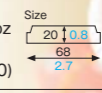

F-CR00 Curled cup's PET lid

Material A-PET
Weight 2.03g/0.07oz
Entries 2000pcs
(100pcs×20)

CR-11 [2690040]
Curled cup (white)