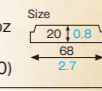

F-CR01 Curled cup's PET lid

Material A-PET
Weight 2.01g/0.07oz
Entries 2000pcs
(100pcs×20)

CR-31 [2690050]
Curled cup (white)