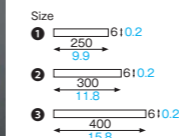

Bamboo wrap string (bamboo)

H-25-30-40 Bamboo wrap string

Material Paper/Iron wire
 Weight ① 0.49g/0.02oz
 ② 0.59g/0.02oz
 ③ 0.81g/0.03oz
 Entries 500pcs (500pcs × 1)

- ① WH-500 [3820200]
- ② WH-510 [3820201]
- ③ WH-520 [3820202]

Bamboo box Small·Middle·Big (bamboo)

WH-500·WH-510·WH-520 Bamboo box Small·Middle·Big

Material Coated cardboard/Resin coating
 Function Light waterproof, Greaseproof
 Capacity —

Weight ① 17.50g/0.62oz
 ② 23.32g/0.82oz
 ③ 28.00g/0.99oz
 Entries ① 1000pcs (50pcs × 20)
 ② ③ 500pcs (50pcs × 10)