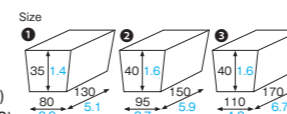

Bamboo wrap string (bamboo)

H-25-30-40 Bamboo wrap string

Material Paper/Iron wire
 Weight ① 0.49g/0.02oz
 ② 0.59g/0.02oz
 ③ 0.81g/0.03oz
 Entries 500pcs (500pcs × 1)

- ① WH-500 [3820200]
- ② WH-510 [3820201]
- ③ WH-520 [3820202]

Bamboo box Small·Middle·Big (bamboo)

WH-500·WH-510·WH-520 Bamboo box Small·Middle·Big

Material Coated cardboard/Resin coating
 Function Light waterproof, Greaseproof
 Capacity —

Weight ① 17.50g/0.62oz
 ② 23.32g/0.82oz
 ③ 28.00g/0.99oz
 Entries ① 1000pcs (50pcs × 20)
 ② ③ 500pcs (50pcs × 10)