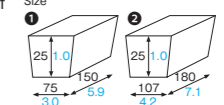

WS-310·WS-320 Bamboo wrap

Material Coated cardboard/Resin coating
Function Light waterproof, Greaseproof
Capacity —
Weight ① 14.36g/0.51oz
② 20.72g/0.73oz
Entries ① 1000pcs (50pcs × 20)
② 500pcs (50pcs × 10)