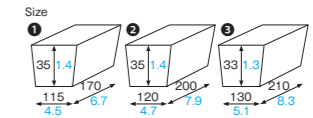

Bamboo box Small·Middle·Big (bamboo)

WH-500·WH-510·WH-520 Bamboo box Small·Middle·Big

Material Coated cardboard/Resin coating
 Function Light waterproof, Greaseproof
 Capacity —

Weight ① 17.50g/0.62oz
 ② 23.32g/0.82oz
 ③ 28.00g/0.99oz
 Entries ① 1000pcs (50pcs × 20)
 ② ③ 500pcs (50pcs × 10)

WS-310·WS-320 Bamboo wrap

Material Coated cardboard/Resin coating
 Function Light waterproof, Greaseproof
 Capacity —
 Weight ① 14.36g/0.51oz
 ② 20.72g/0.73oz
 Entries ① 1000pcs (50pcs × 20)
 ② 500pcs (50pcs × 10)

※ applicable string ① H-30 ② H-40

WH-100·WH-150·WH-200 Bamboo wrap

Material Coated cardboard/Resin coating
 Function Light waterproof, Greaseproof
 Capacity —
 Weight ① 27.30g/0.96oz
 ② 32.00g/1.13oz
 ③ 35.04g/1.24oz
 Entries 500pcs (50pcs × 10)